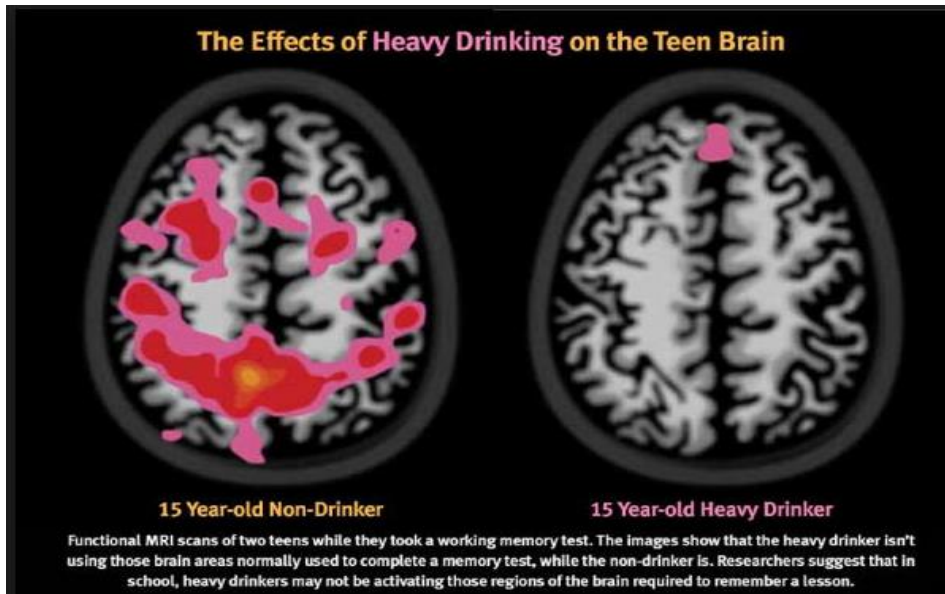

## WHICH BRAIN DO YOU CHOOSE?

Paturel Amy. Buzz Kill: How does alcohol affect the teenage brain? *Neurology Now*. 2011; 7(6).23-24,26-28