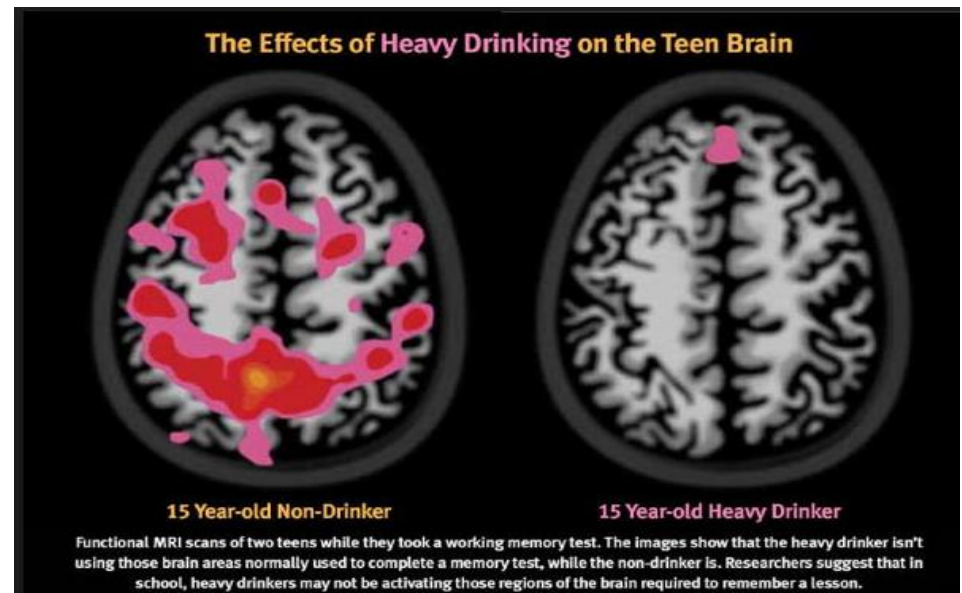

WHICH BRAIN DO YOU CHOOSE?

Paturel Amy. Buzz Kill: How does alcohol affect the teenage brain? *Neurology Now*. 2011; 7(6).23-24,26-28