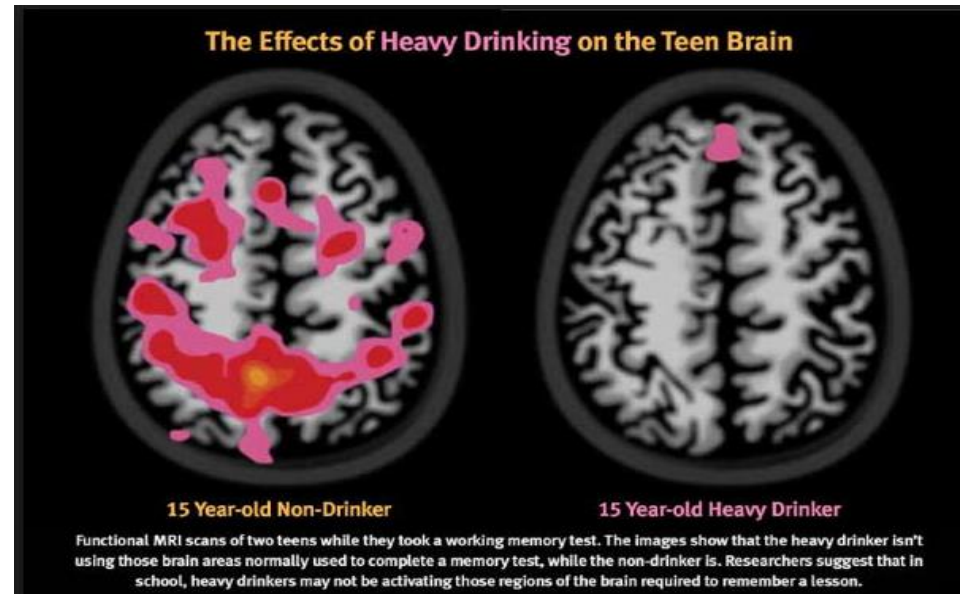

WHICH BRAIN DO YOU CHOOSE?

Paturel Amy. Buzz Kill: How does alcohol affect the teenage brain? *Neurology Now*. 2011; 7(6).23-24,26-28