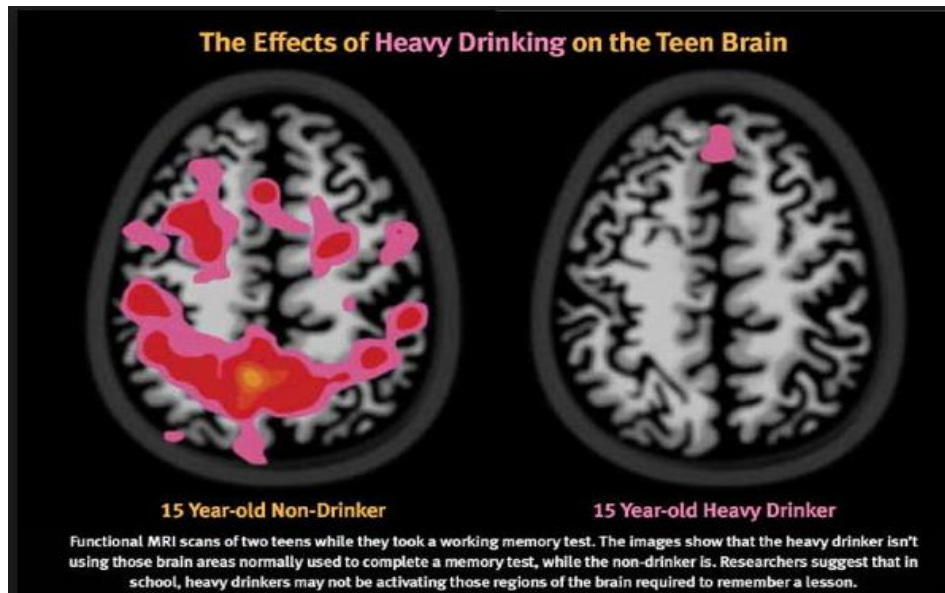

WHICH BRAIN DO YOU CHOOSE?

Paturel Amy. Buzz Kill: How does alcohol affect the teenage brain? *Neurology Now*. 2011; 7(6).23-24,26-28